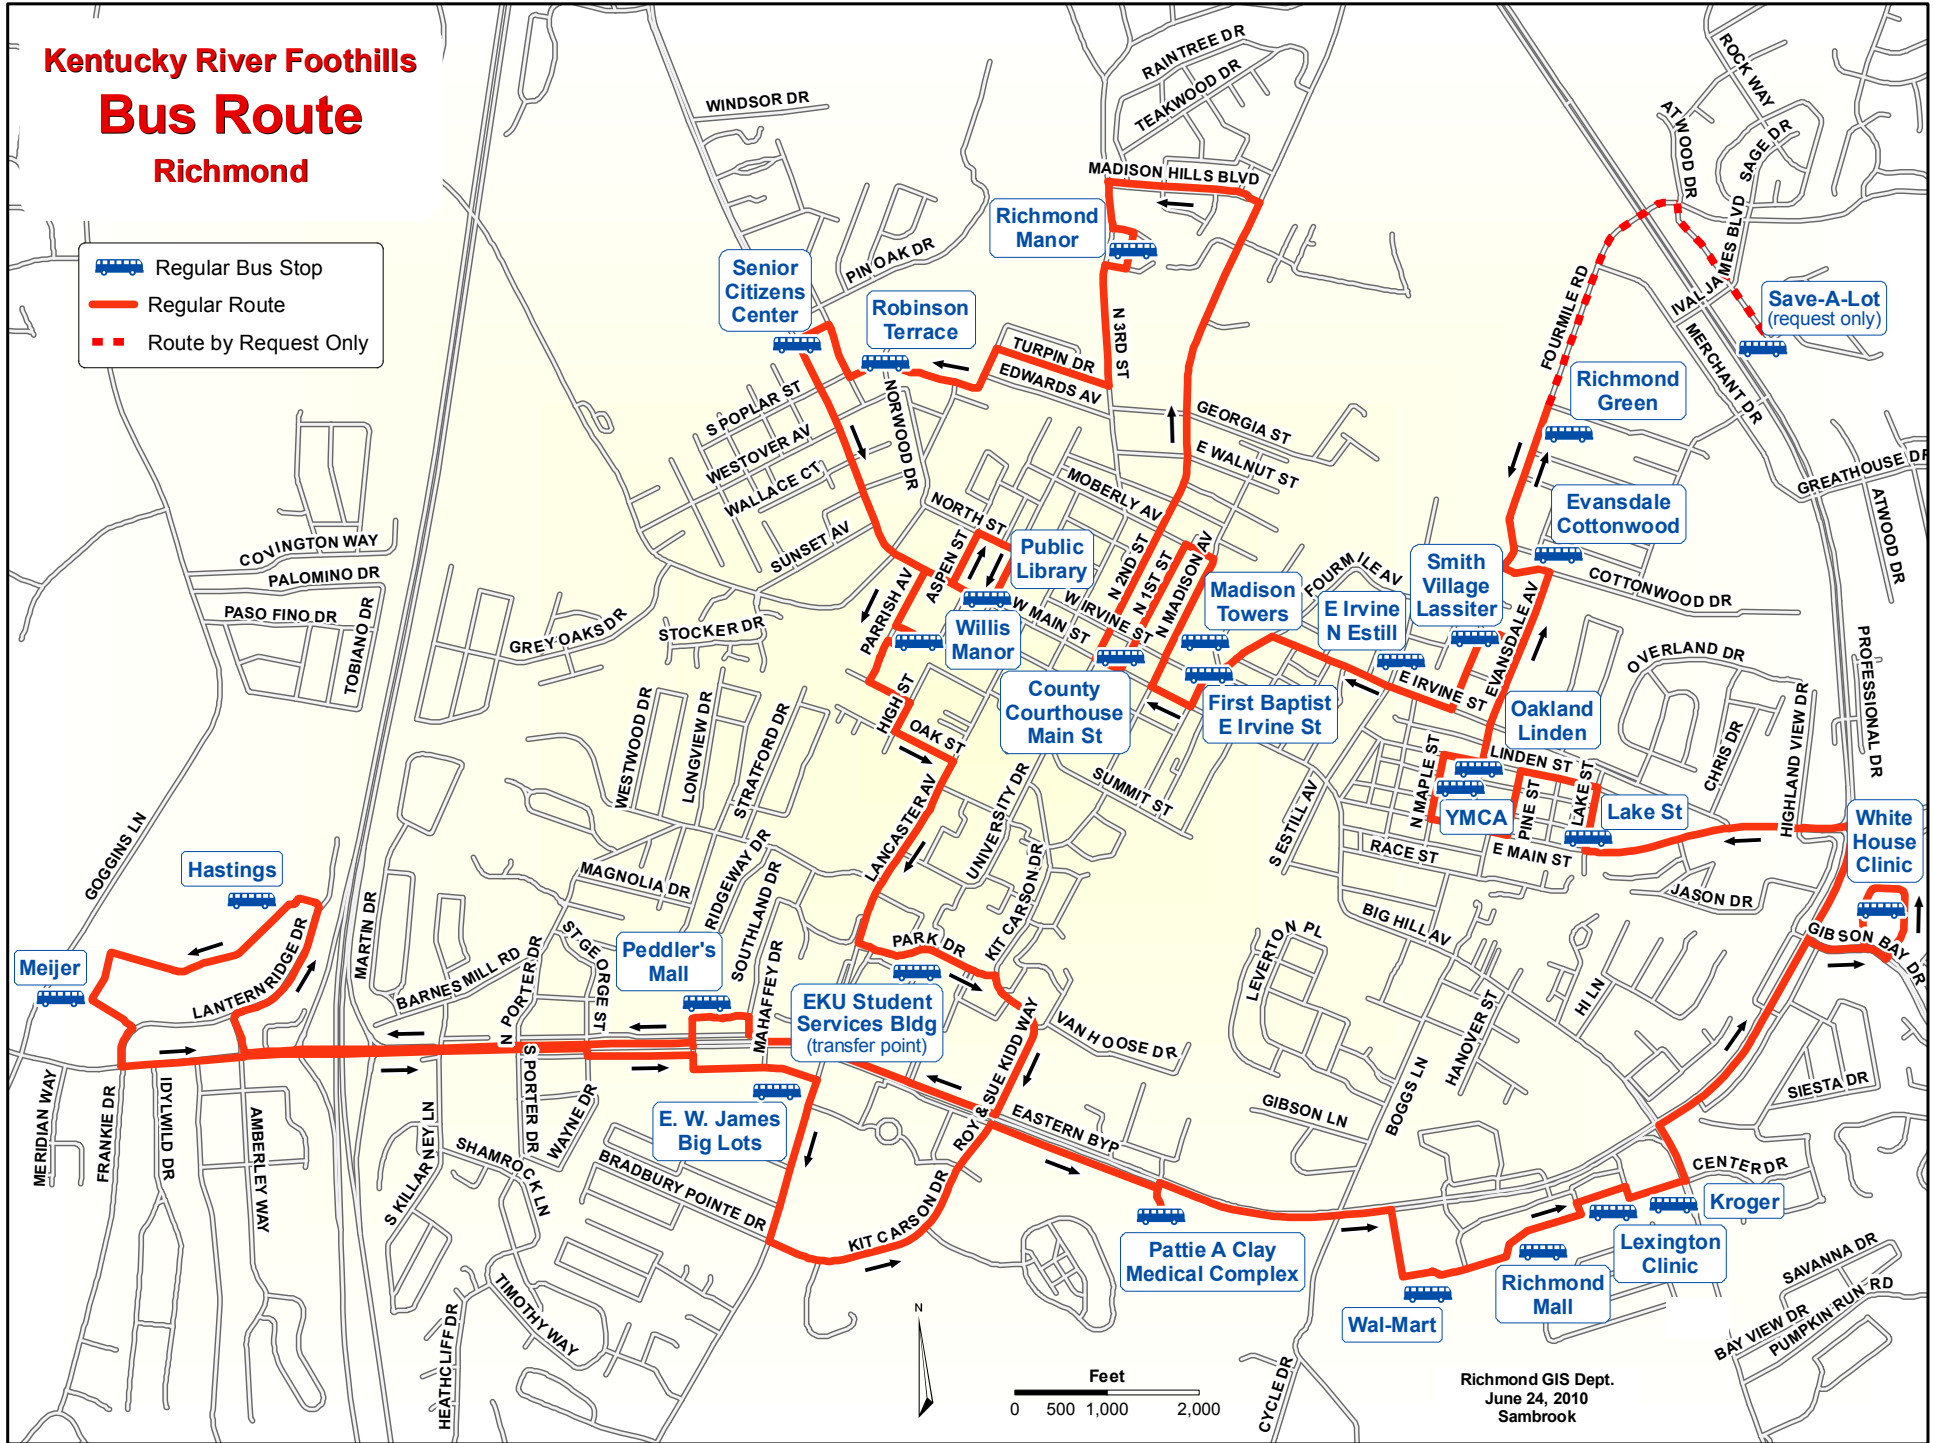

Kentucky River Foothills Bus Route Richmond

-  Regular Bus Stop
-  Regular Route
-  Route by Request Only

Richmond GIS Dept.
June 24, 2010
Sambrook